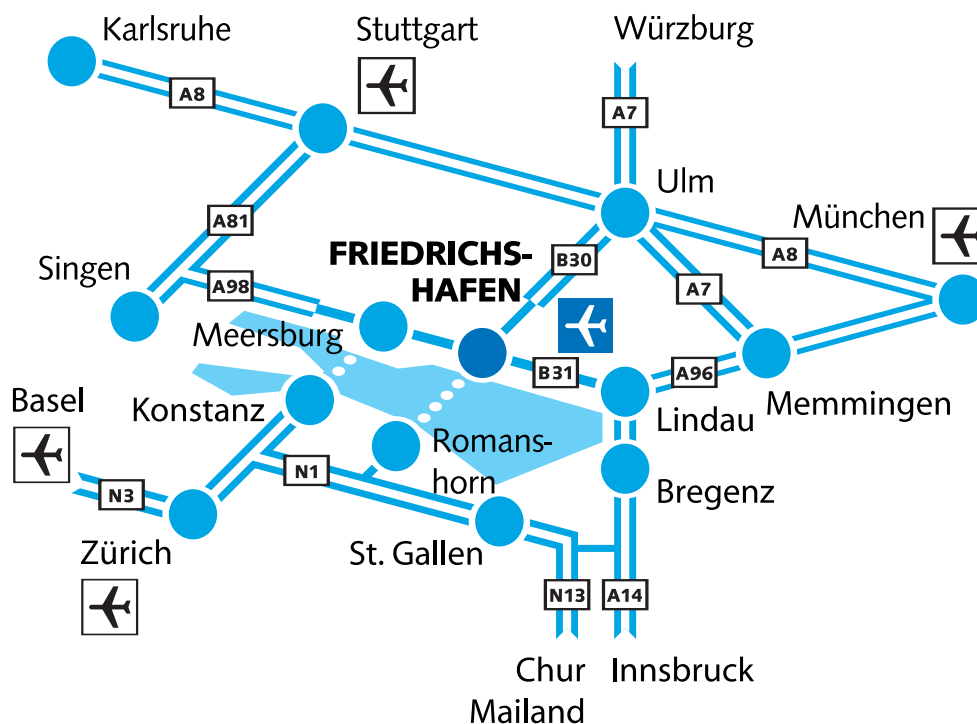

## By airplane to Friedrichshafen

Centrally situated on the northern part of Lake Constance. You can get to us from all directions. We look forward to your visit!

Welcome to Messe Friedrichshafen!

### Direct flights

World-wide with **Lufthansa** via turnstile Frankfurt, with **InterSky** directly from Hamburg, Berlin, Köln, Wien, Graz, Prag, Venedig and Nizza and with **Ryanair** from London-Stansted.

### International connections

- **Frankfurt** [www.frankfurt-airport.de](http://www.frankfurt-airport.de)  
International airport with direct connections to Friedrichshafen.
- **Zurich** [www.flughafen-zuerich.ch](http://www.flughafen-zuerich.ch)  
International airport with direct connections to Friedrichshafen and the integrated transportation system airplane/train.  
*Service tip:* Check out at Kloten. Transfer below ground to the trains to Romanshorn. From Romanshorn via ferry to Friedrichshafen and from there to the exhibition grounds by Shuttle-Bus (only during trade fairs, alternatively by taxi) using BSB-Combination ticket: ferry, shuttle-bus and entrance ticket (not available for every exhibition).

### By private plane

Friedrichshafen TWR 120,07 MHz  
ATIS 129,60 MHz  
Please read the VFR sheet.